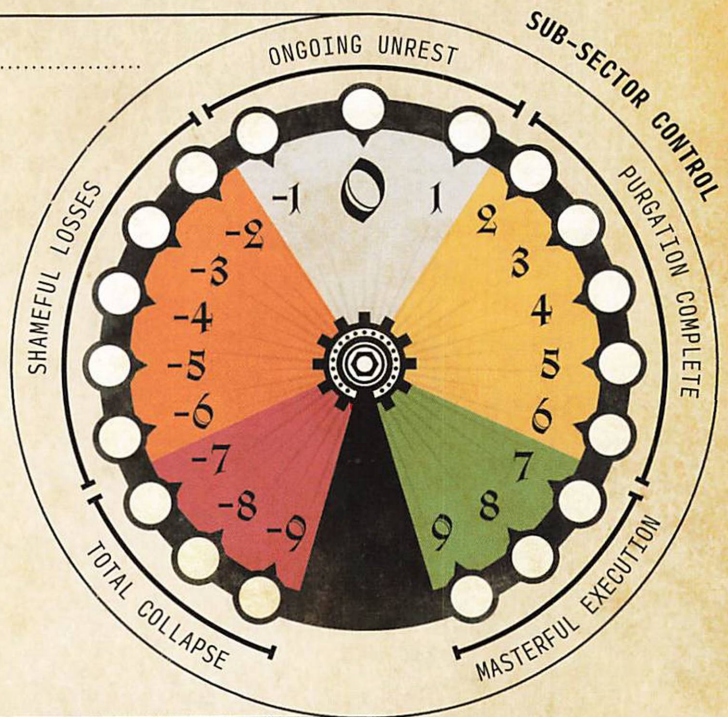

SUB-SECTOR NAME

NOTES:

**THREAT 1**

TIME REMAINING

**A**<sup>3</sup> 6+

**P**<sup>2</sup> 5+

**Ψ**<sup>1</sup> 4+

INVESTIGATION POINTS TALLY

THREAT:

THREAT UNCOVERED

INFLUENCE GOAL

INFLUENCE POINTS TALLY

INTRIGUE GOAL

INTRIGUE POINTS TALLY

THREAT THWARTED  THREAT FULFILLED

**THREAT 2**

TIME REMAINING

**A**<sup>3</sup> 6+

**P**<sup>2</sup> 5+

**Ψ**<sup>1</sup> 4+

INVESTIGATION POINTS TALLY

THREAT:

THREAT UNCOVERED

INFLUENCE GOAL

INFLUENCE POINTS TALLY

INTRIGUE GOAL

INTRIGUE POINTS TALLY

THREAT THWARTED  THREAT FULFILLED

**THREAT 3**

TIME REMAINING

**A**<sup>3</sup> 6+

**P**<sup>2</sup> 5+